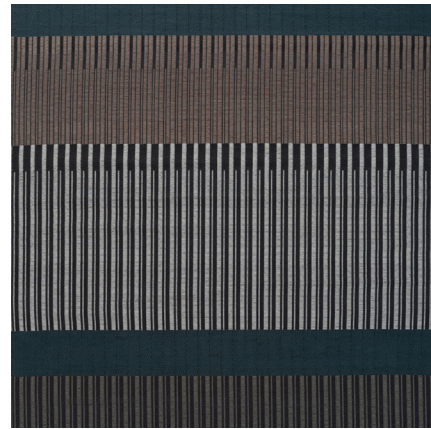

## FEATURES

<b>Technique:</b>	Handloom
<b>Composition:</b>	85% Papel weft 15% Cotton warp
<b>Color:</b>	Multicolor Natural
<b>Custom Color:</b>	Disponibile
<b>Custom size:</b>	Disponibile
<b>Maximum size:</b>	500x800 cm
<b>Total height:</b>	3,7 mm approx
<b>Total weight:</b>	1kg/mq
<b>Origin:</b>	India
<b>Outdoor use:</b>	No
<b>Floor heating:</b>	Compatibile
<b>Made-to-measure product:</b>	Disponibile a nostro magazzino e pronto per la spedizione in 12/14 settimane a partire dalla data di conferma dell'ordine.
<b>Certification:</b>	- Azo-free requirements (REACH SVHC Criteria: pass) - Flammability of Floor Coverings according to CAN/CGSB-4.2 NO 27.6 and CAN/CGSB-4.155-M88: Complies Flammability Test For Carpets & Rugs according to 16 CFR 1631 standards: complies

# BALA

Available colors:

MULTICOLOR BLACK

BROWN/PETROL/GREY

GREY/OCHER/WHITE

MULTICOLOR NATURAL