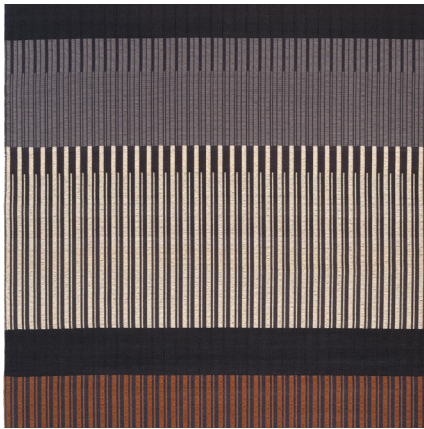

# **BALA**

Colori disponibili:

**MULTICOLOR BLACK**

**BROWN/PETROL/GREY**

**GREY/OCHER/WHITE**

**MULTICOLOR NATURAL**

## FEATURES

<b>Technique:</b>	Handloom
<b>Composition:</b>	85% Papel weft 15% Cotton warp
<b>Color:</b>	Multicolor Natural
<b>Custom Color:</b>	Disponibile
<b>Custom size:</b>	Disponibile
<b>Maximum size:</b>	500x800 cm
<b>Total height:</b>	3,7 mm approx
<b>Total weight:</b>	1kg/mq
<b>Origin:</b>	India
<b>Outdoor use:</b>	No
<b>Floor heating:</b>	Compatibile
<b>Made-to-measure product:</b>	Disponibile a nostro magazzino e pronto per la spedizione in 12/14 settimane a partire dalla data di conferma dell'ordine.
<b>Certification:</b>	- Azo-free requirements (REACH SVHC Criteria: pass) - Flammability of Floor Coverings according to CAN/CGSB-4.2 NO 27.6 and CAN/CGSB-4.155-M88: Complies Flammability Test For Carpets & Rugs according to 16 CFR 1631 standards: complies

# BALA

Available colors:

MULTICOLOR BLACK

BROWN/PETROL/GREY

GREY/OCHER/WHITE

MULTICOLOR NATURAL