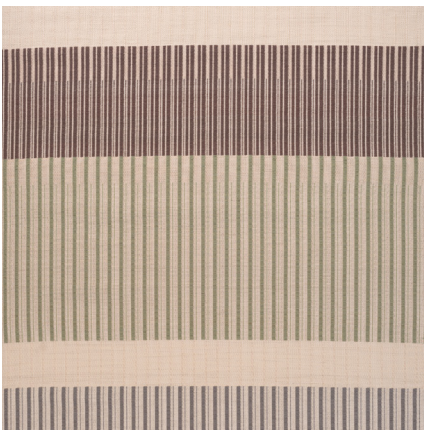

# **BALA**

Colori disponibili:

**MULTICOLOR BLACK**

**BROWN/PETROL/GREY**

**GREY/OCHER/WHITE**

**MULTICOLOR NATURAL**

## FEATURES

<b>Technique:</b>	Handloom
<b>Composition:</b>	85% Papel weft 15% Cotton warp
<b>Color:</b>	Multicolor Natural
<b>Custom Color:</b>	Disponibile
<b>Custom size:</b>	Disponibile
<b>Maximum size:</b>	500x800 cm
<b>Total height:</b>	3,7 mm approx
<b>Total weight:</b>	1kg/mq
<b>Origin:</b>	India
<b>Outdoor use:</b>	No
<b>Floor heating:</b>	Compatibile
<b>Made-to-measure product:</b>	Disponibile a nostro magazzino e pronto per la spedizione in 12/14 settimane a partire dalla data di conferma dell'ordine.
<b>Certification:</b>	- Azo-free requirements (REACH SVHC Criteria: pass) - Flammability of Floor Coverings according to CAN/CGSB-4.2 NO 27.6 and CAN/CGSB-4.155-M88: Complies Flammability Test For Carpets & Rugs according to 16 CFR 1631 standards: complies

# BALA

Available colors:

MULTICOLOR BLACK

BROWN/PETROL/GREY

GREY/OCHER/WHITE

MULTICOLOR NATURAL